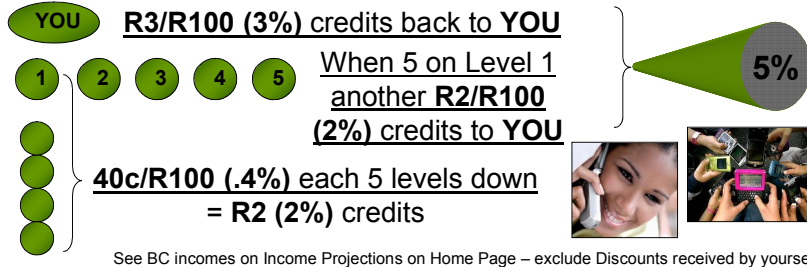

Fwendz Benefit: Corporate AIRTIME

R7 PROFIT*/R100
7% of airtime purchases
Paid back to BC

WHEN YOU PURCHASE
EARN UP TO 5% DISCOUNT
WHEN YOUR BC PURCHASE
EARN .4% PER PURCHASE

- Recharge directly from your phone
- Use accumulated credits OR purchase credits
- It's FREE to recharge
- Convenient & easy to use - *130*005#
- Airtime from any network
- Receive your Voucher #
- TRANSFER airtime to another phone

Fwendz Benefit: Funeral Cover

FUNERAL COVER 1 month = R5000
6 months = R7000

ACCIDENTAL DEATH BENEFIT

- R12 500
- If Accidental death occurred on public transport:
- R25 000

DISABILITY BENEFIT

If permanently disabled as a result of an accident.

ON-CALL BENEFIT

- FREE call support & some PAID services

FORTHCOMING PRODUCTS : YOUR OWN Fwendz DEBIT CARD

Help Line: **072 666 2600** – during office hours only

Website: www.fwendz.co.za

Personalize website with your details – simply add /your cell number behind web address (www.fwendz.co.za/0821234567) – no spaces
Register as a Web User – use username & password received