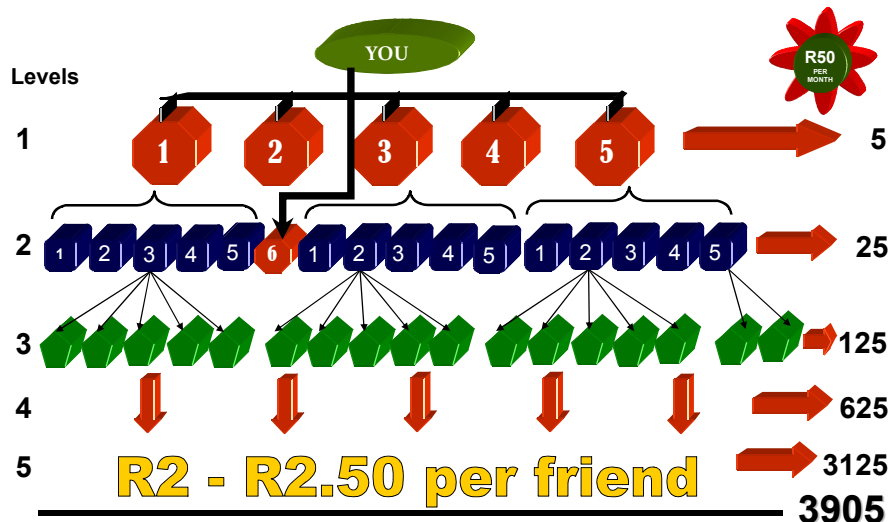

## Start your own Fwendz Business Circle (BC)

- You only need to introduce 5 people to get your BC started
- Your Business Circle is set up in a 5 friends x 5 levels deep structure
- When you introduce more than 5 people the system will automatically place them on your 2<sup>nd</sup> + levels and SPILLOVER will happen.
- Businesses & Community Organization (Schools; Churches & Charities) can use Fwendz as Community Upliftment & a Fundraising method - an Application Form must be completed and faxed to the Fwendz office – see [www.fwendz.co.za](http://www.fwendz.co.za)